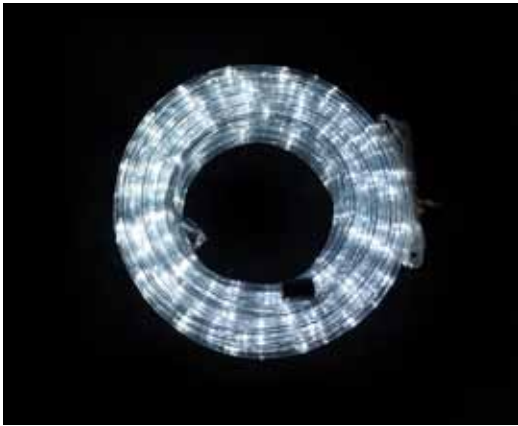

772- XA8891 **CTN: 10**
SOLAR LED RLIGHT 10M WHITE
SIZE: 10m Length
NOTES: Solar Panel 5.5V 100mA. 1 x AA 3.7V 800mAh Lithium Battery. 2m Transparent Lead Wire with 24 Bulbs per Metre. 8 Function Modes with Memory Hold