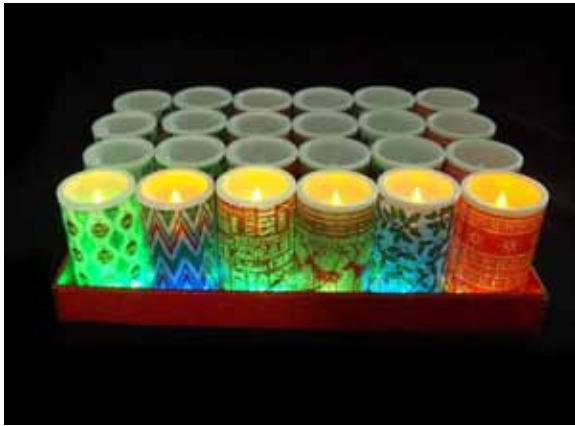

-561- XA8718

CTN: 24

PVC LASER CANDLE 12.5CM 6ASST PDQ

SIZE: 7.4 x 12.5cm

NOTES: Available in 6 Designs: Holly | Snowflake | Reindeer | Red | Green Waves | Xmas Red | Green Baubles. Battery Operated (Included) + PVC Saver Tab Included. Colour Change LED