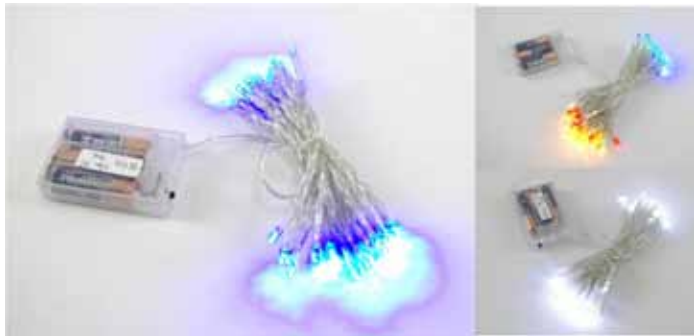

-539- XA8703 **CTN: 24**
LED LIGHTS 50PC B/O MULTI/WHT/BL
SIZE: LED Spacing: 10cm | Lit Length: 4.9cm
NOTES: 3 x AAA Batteries Required (Not Included). On/Off Switch with 10cm LED Spacing. 30cm Transparent Lead Wire + Battery Box. Carton Mix Available: 24 x Multi | 12 x White | 12 x Blue