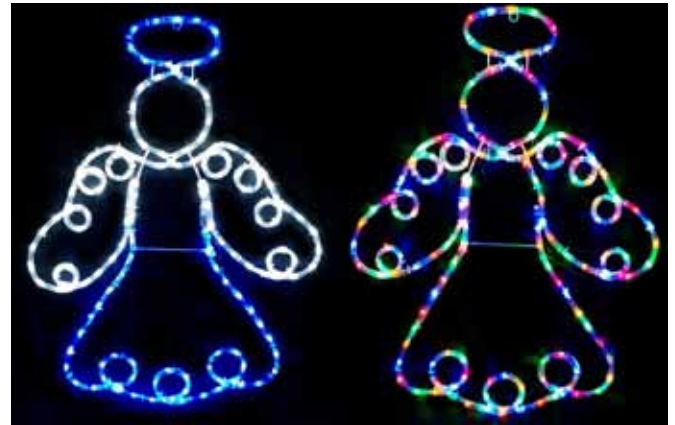

R/LIGHT NEON LED ELF SEE-SAW

SIZE: See-Saw: 96 x 50cm | Elf: 45 x 26cm

NOTES: IP20 Transformer with 36 Bulbs per Metre and 6m of Ropelight

CTN: 4

-717- XA8843

LED RLIGHT ANGEL HALO BW/M

SIZE: 63(L) x 83(H)cm