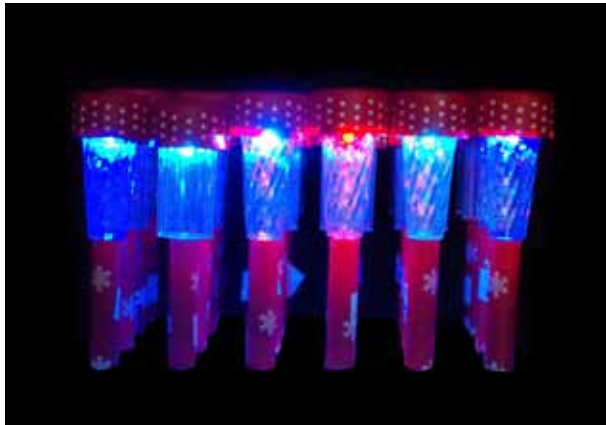

-750- XA8873 **CTN: 24**
SOLAR LED MINI STAKE 32CM WHT
SIZE: Height: 32cm | Lamp Head Diameter: 4.6cm
NOTES: Solar Panel 1.7V 30mA. 1 x AAA 1.2V 40mAh NI-MH Battery. White LEDS. Pull Tab