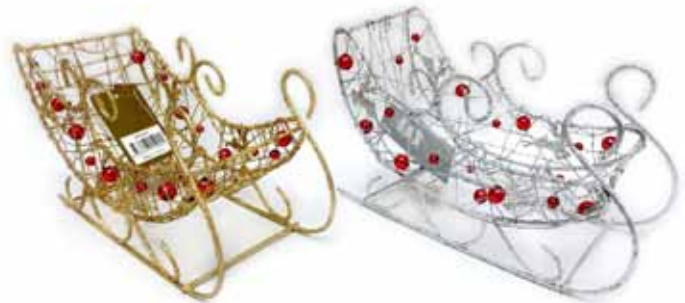

SIZE: 24cm

NOTES: Available in 4 Colours: Gold | Silver | Red | White. Available in 3 Designs: Bauble Design | Swirl Design | Beaded Design

143 XA4562

CTN: 24

SLEIGH WIRE W/BEADS GLITT 20CM

SIZE: 8 x 20 x 13.5cm