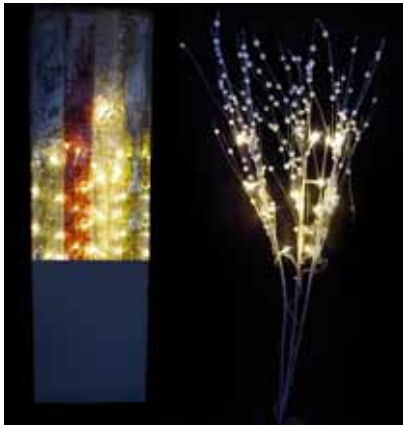

CTN: 2

-631- XA7963
LED ACRYLIC GINGER BREAD B/OP
 SIZE: 41 x 26 x 6cm
 NOTES: 3 x AA Batteries (Not Included) with 40cm Lead Wire + 30 Cool White LEDs

CTN: 6

-632- XA8813

LED GLITT BERRY STICKS TRYME

SIZE: Height: 75cm