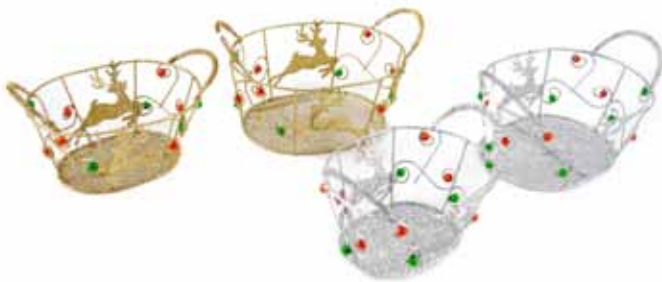

-146- XA8455

XMAS BASKET W/BEADS GLITT SET/2

SIZE: Small: 17 x 11 x 9.5cm | Large: 20 x 13 x 11cm

NOTES: Available in 2 Colours: Gold | Silver

CTN: 12