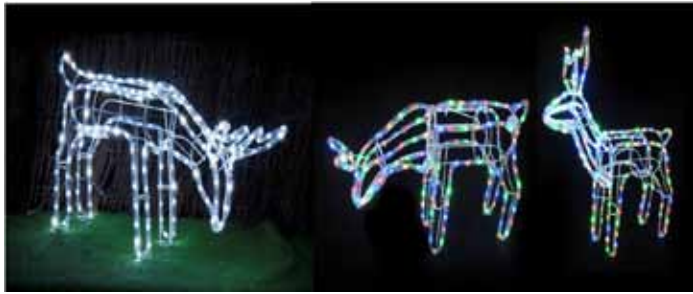

-778- XA8898 **CTN: 4**
SOLAR LED RLIGHT DEER W/M 4ASST
SIZE: Stand: 69 x 14 x 72cm | Feed: 40 x 13 x 80cm
NOTES: Solar Panel 5.5V 50mA. 1 x AA 3.7V 300mAh Lithium Battery. 2m Lead Wire with 24 Bulbs per Metre and 7m of Ropelight in Total. Flashing + Steady Modes. Available in 2 Assorted: Feeding | Standing