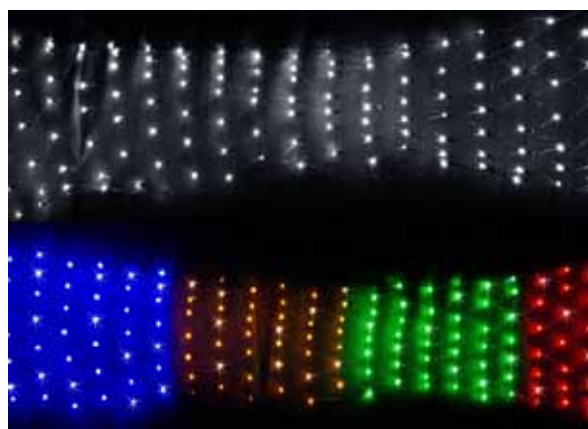

-650- XA8791 **CTN: 4**
LED PETAL BALL 26CM COL CHANGE
SIZE: Diameter: 26cm
NOTES: IP20 Transformer with 5m Transparent Lead Wire. 300 Fast Colour Changing LEDs

-652- XA8764 **CTN: 12**
LED STAR NET 130CM 140L M/W
SIZE: 130 x 130cm
NOTES: IP20 Transformer with 9+1m Transparent Lead Wire + IP44 8 Way 8 Function Controller with 140 LEDs in Total

-653- XA8765 **CTN: 6**
LED SPIN NET 130CM 192L M/W
SIZE: 130 x 130cm
NOTES: IP20 Transformer with 9+1m Transparent Lead Wire + IP44 8 Way 8 Function Controller with 192 LEDs in Total