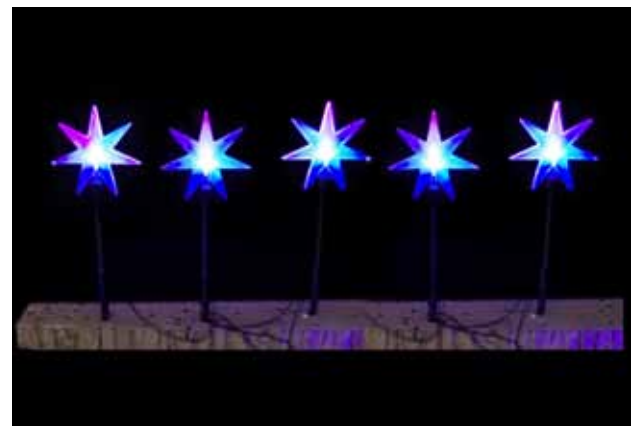

-759- XA8876

CTN: 12

SOLAR PATH STARS 5PC COL CHNG

SIZE: Star: 12cm | Height Including Stake: 36cm

NOTES: Solar Panel 2V 50mA. 1 x AA 1.2V 300mAh NI-MH Battery. 2m Black Lead Wire with 30cm LED Spacing. Frosted Stars with Colour Change LEDs