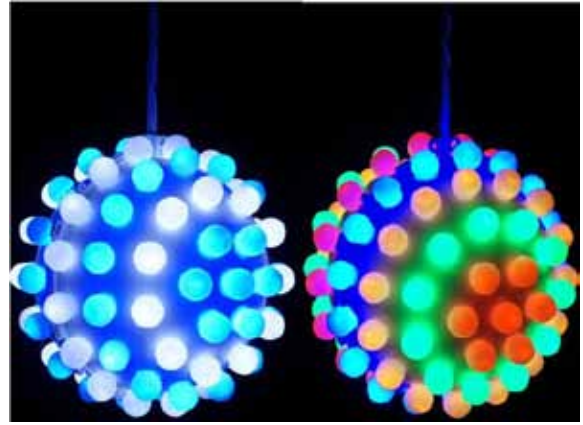

-645- XA8786 **CTN: 12**
LED BERRY BALL 15CM 100L BW/M
SIZE: Diameter: 15cm
NOTES: IP20 Transformer with 4+1m Transparent Lead Wire + IP44 8 Function Controller with Memory Hold