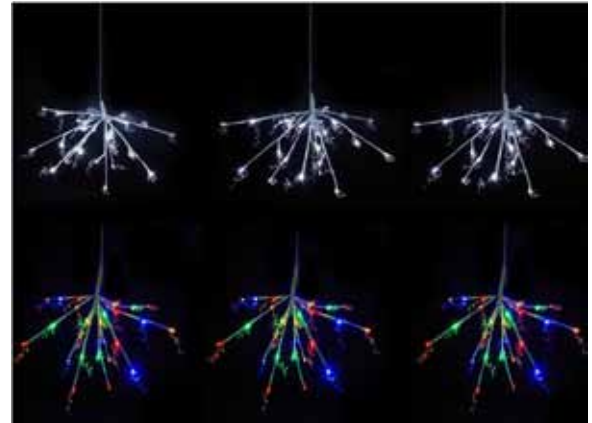

-665- XA8777

LED FIREWORK SPRAY 3PC M/W

SIZE: Diameter: 30cm

NOTES: IP20 Electronic Transformer with 10m White Lead Wire + 60cm LED Spacing. 30 LEDs Each Spray

CTN: 12