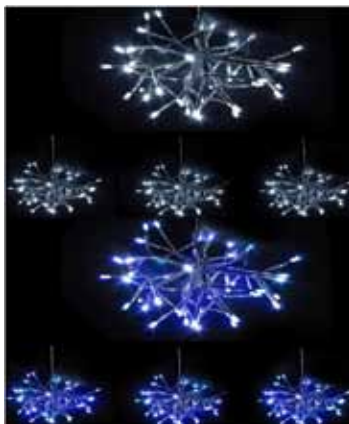

-666- XA8778

LED SPARKLE BALL 35CM 3PC 144L 2ASST

SIZE: Diameter: 35cm

NOTES: IP20 Transformer with 3m Transparent Lead Wire. Silver Wraps with 64pc

CTN: 12