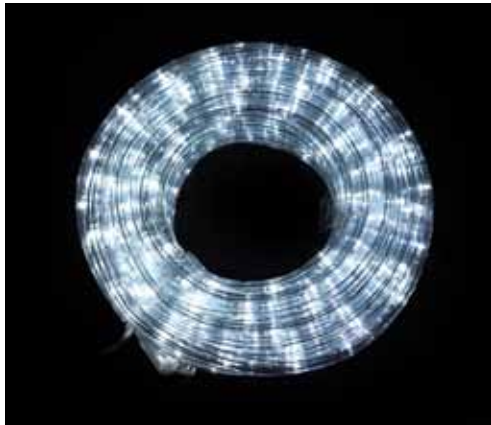

774- XA8894 **CTN: 4**
SOLAR LED RLIGHT 20M WHITE
SIZE: 20m Length
NOTES: Solar Panel 6V 200mA. 1 x AA 3.7V 1500mAh Lithium Battery. 2m Transparent Lead Wire with 24 Bulbs per Metre. 8 Function Modes with Memory Hold