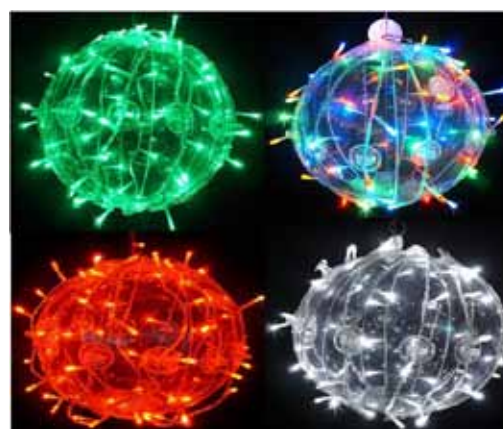

-679- XA8796

LED INFLATABLE BAUBLE 20CM 60L

SIZE: Diameter: 20cm

NOTES: IP20 Transformer with 3m Transparent Lead Wire. Available in 4 Colours: Green | Red | White | Multicolour

CTN: 12