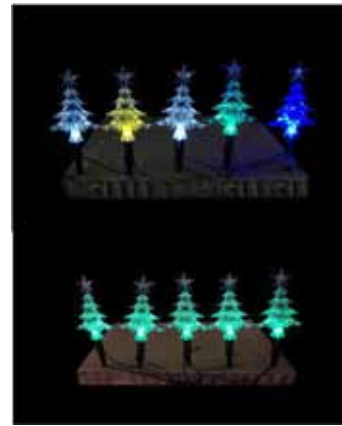

-755- XA8878

CTN: 12

SOLAR MINI PATH TREES 10PC M/G

SIZE: Tree: 8.5 x 13.5cm | Height Including Stake: 24.5cm

NOTES: Solar Panel 2V 70mA. 1 x AA 1.2V 400mAh NI-MH Battery. 2m Black Lead Wire with 30cm LED Spacing. 8 Function Modes with Memory Hold. Coloured Caps