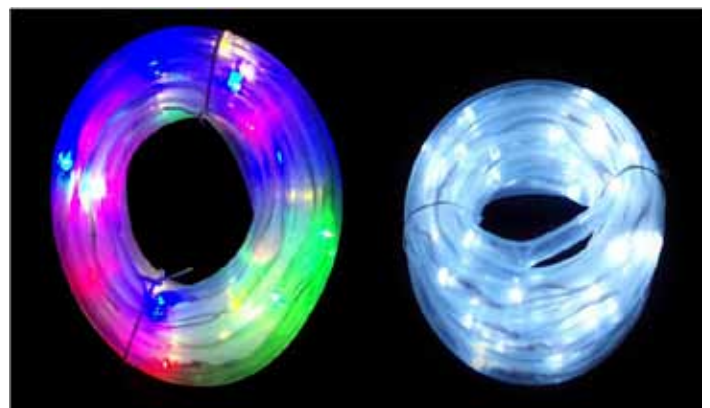

-771- XA8889

CTN: 18

SOLAR PVC TUBELIGHT 5M 50L W/M

SIZE: 5m Length

NOTES: Solar Panel 2V 80mA. 1 x AA 1.2V 600mAh NI-MH Battery. On/Off + Flashing Modes. 2m Transparent Lead Wire with 10pc LEDs per Metre