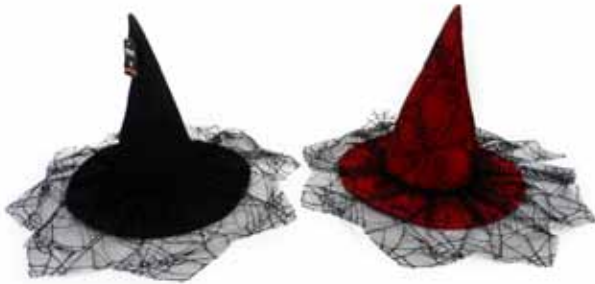

-251- XH0605 CTN: 18
H'WEEN KID SPIDER WITCH HAT
NOTES: Available in 3 Assorted Colours: Black | Red