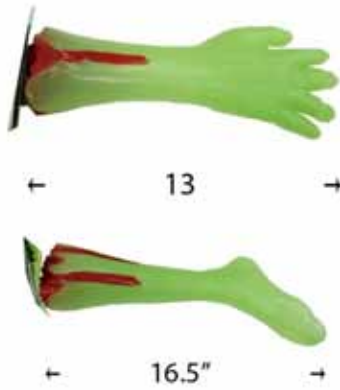

**CTN: 24**

**74-** XH1113

**H'WEEN BLOODY FINGERS 5PK**

**NOTES:**

**CTN: 36**

**75-** XH1444

**G.I.D SEVERED ARM/FOOT W/BLOOD**

**NOTES:** Glow in the Dark Severed Arm and Foot with Blood Print. Length of Arm is 33 cm | Length of Foot is 42cm