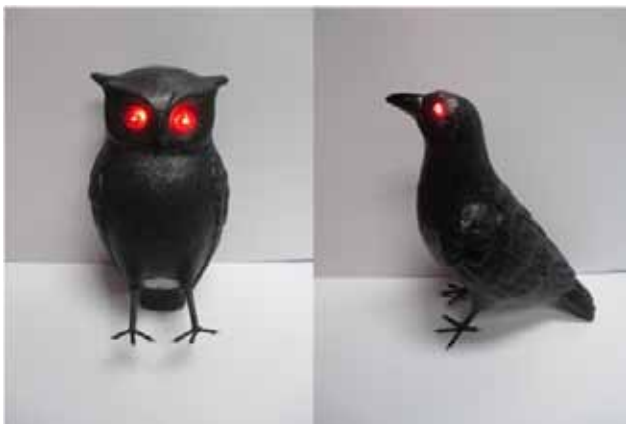

53- XH1414
RED EYE LIGHT UP OWL/RAVEN
NOTES:

CTN: 24