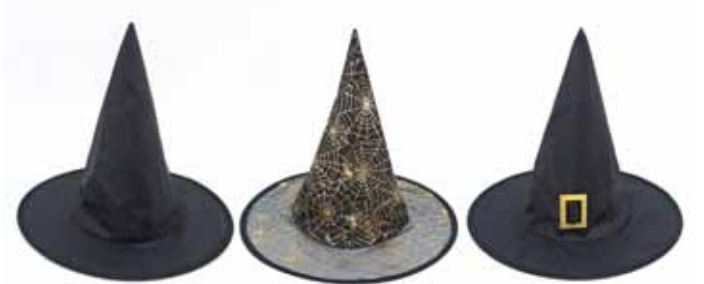

-252- XH1245 CTN: 36
H'WEEN WITCH HAT BASIC ASST
NOTES: Available in 3 Assorted Designs: Plain Black | Gold Cobweb | Gold Buckle