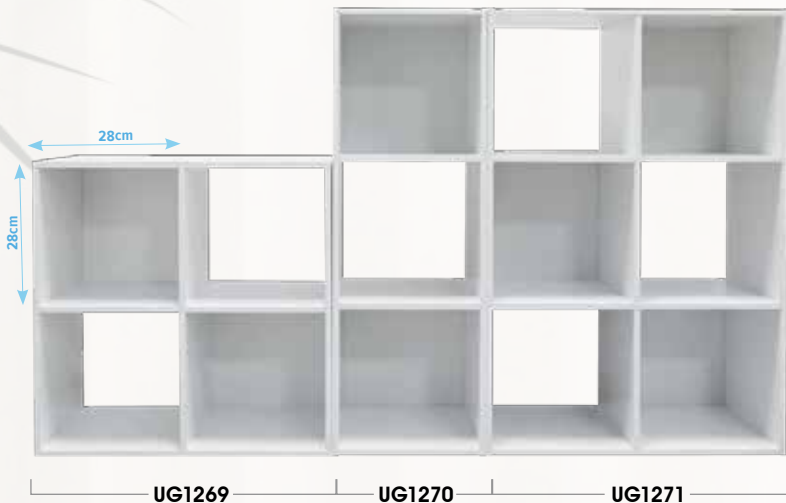

135cm

Perfect for sofa, bed or use
as a laptop stand

SIDE TABLE NATURAL 40x30x67cm*
UH11109 • CTN QTY 1

* Accessories not included

★ ★ **New Release**

Bookshelf

3 TIER 42x29x79cm
UG1277 • CTN QTY 1

2 CUBE 31x29x61cm*
UG1276 • CTN QTY 1

4 CUBE 60x29x60cm*
UG1271 • CTN QTY 1

6 CUBE 61x29x91cm*
UG1269 • CTN QTY 1

5 TIER 42x29x132cm*
UG1272 • CTN QTY 1

3 CUBE 31x29x91cm*
UG1270 • CTN QTY 1

Can Be Combined By Yourself

* Accessories not included