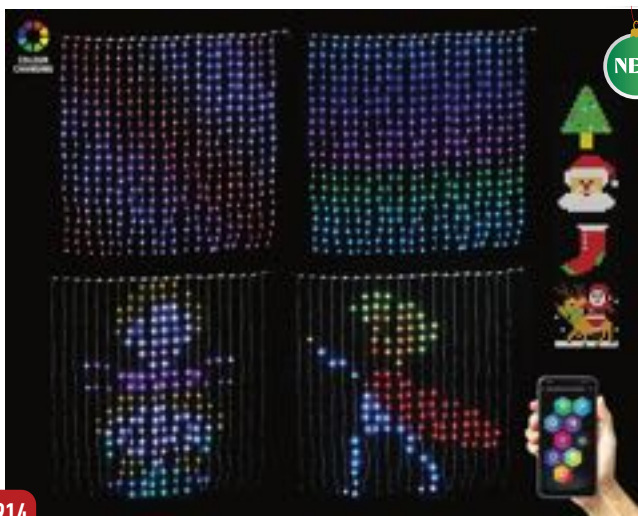

CTN: 6

NEW

1913

**XL0000360 APP LIGHTSHOW LED CLUSTER LIGHTS 500**

APP Control on Phone and Built in Controller. Transformer with 5m Lead. 12.5m Lit Length. Control colours, patterns, scenes, timer, turn-on off, music sync and more.

CTN: 6

NEW

1914

**XL0000363 APP LIGHTSHOW LED CURTAIN 2x2m 400 LIGHTS**

APP Control on Phone and Built in Controller. Transformer with 5m Lead. 20 Strands. 400 LEDs. Large Image Library. Write Messages, control colours, patterns, scenes, timer, turn-on off, music sync and more.