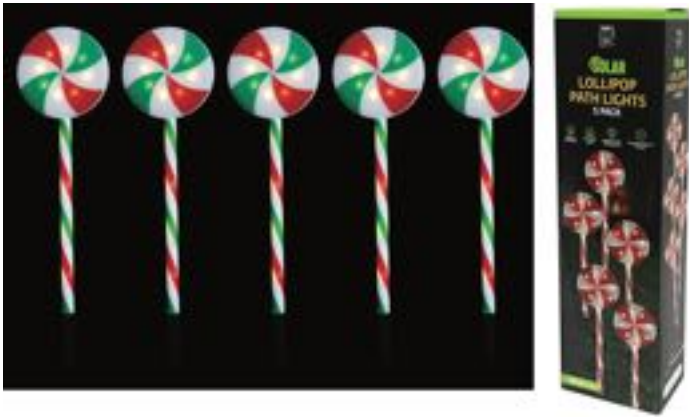

NEW

1929

XL1456 **SOLAR LED PATH LOLLIPOPS 5pc Asst**

CTN: 6

Solar Power. 8 Function Memory. 50cm Spacing. 46cm Lollipops. 55 LEDs per set

1930

XL0000333 **SOLAR LED JUMBO PATH LOLLIPOPS 3pk**

CTN: 6

Solar Power. 8 Function Memory. 60cm Spacing. 69cm Lollipops. 84 LEDs per set