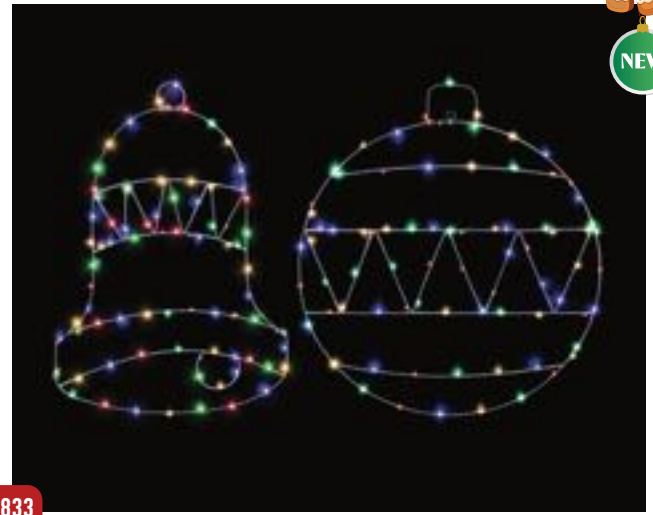

NEW

1833
XL0000271 **LED STARRY WIRE MOTIF MULTI COLOUR Asst**

CTN: 6

8 Function Memory. 5m Lead. Bell 45x60cm 83 LEDs | Bauble 55x50cm 78 LEDs. Even mix per ctn