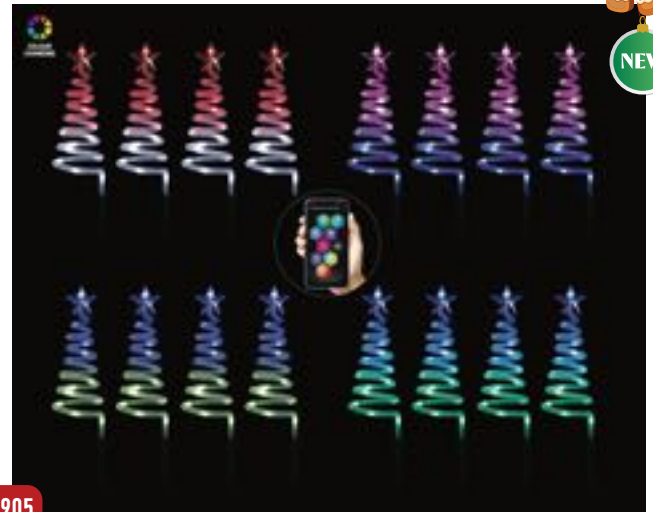

NEW

1902

**XL0000351 APP LIGHTSHOW STAR-TAIL 2.9m**

CTN: 4

APP Control on Phone and Built in Controller. Transformer with 5m Lead. 290cm Length. 216 LEDs. Control colours, patterns, scenes, timer, turn-on off, music sync and more.

NEW

1903

**XL0000352 APP LIGHTSHOW STAR-SNOWFLAKE CURTAIN**

CTN: 4

APP Control on Phone and Built in Controller. Transformer with 5m Lead. 300x105cm. 258 LEDs. Control colours, patterns, scenes, timer, turn-on off, music sync and more.

NEW

**1904**  
**XL0000353 APP LIGHTSHOW LED RIBBED BAUBLE 40cm** **CTN: 4**

APP Control on Phone and Built in Controller. Transformer with 5m Lead. 40cm Diameter. 192 LEDS. Control colours, patterns, scenes, timer, turn-on off, music sync and more.