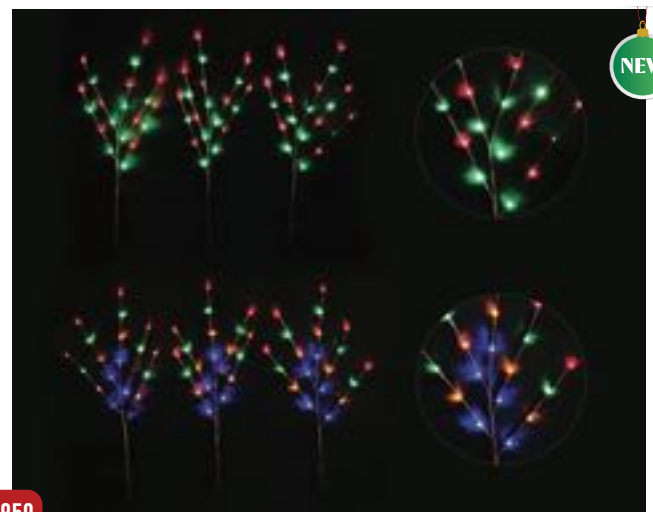

8 Function Memory. Transformer with 5m Lead. 50cm Spacing. 60cm Height. 96 LEDs per set

NEW

1950

XL0000344 **LED GARDEN BRANCH LIGHTS 3pk Asst**

CTN: 6

Auto Flash Effect. Transformer with 5m Lead. 1m Spacing. 76cm Height. 60 LEDs per set. Even mix per ctn