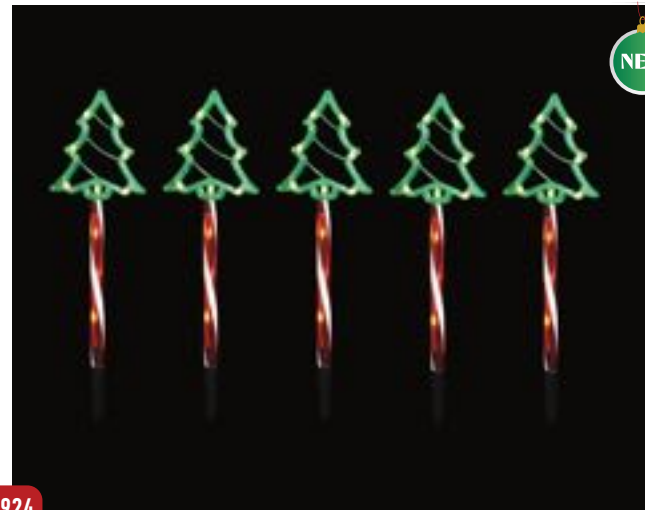

NEW

1924
XL0000329 SOLAR LED CANDY GREEN TREE PATH LIGHTS 5pc **CTN: 8**
Solar Power. 8 Function Memory. 50cm Spacing. 44cm Tree Poles. 45 LEDs per set