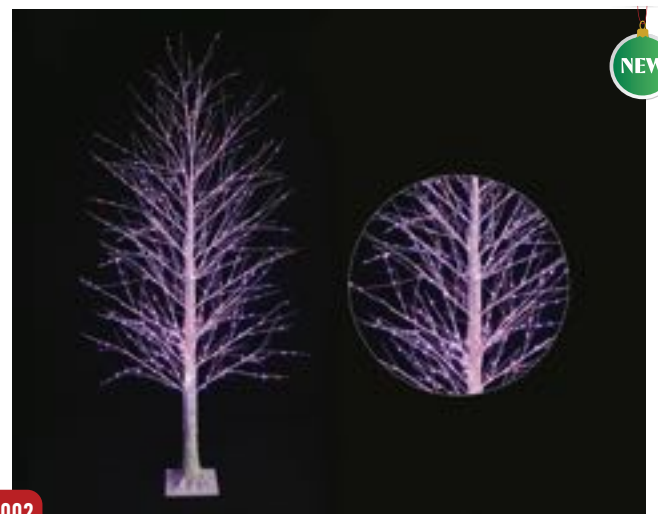

NEW

2002

XL0000395 LED DAZZLING BIRCH TREE 180cm CARNIVAL

CTN: 4

5m Lead. 50% Twinkle Bulbs. 812 LEDs