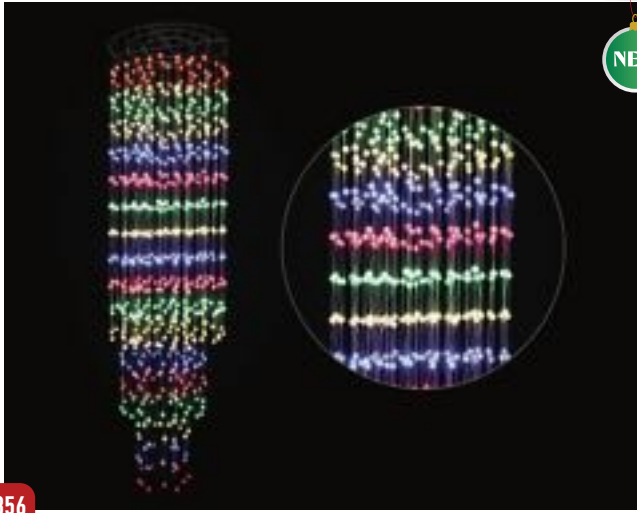

NEW

1856

XL0000286 LED SHOWER LIGHT W/BUBBLE BALLS MULTI COLOUR

CTN: 4

8 Function Memory. 10m Lead. 753 Bubble LEDs. Sturdy Hang Frame. Spare Bubble Balls Incl. 170x45x45cm