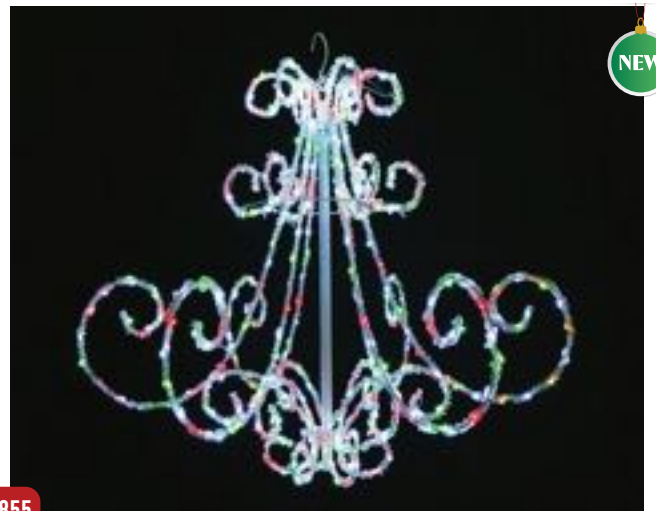

NEW

1855
XL0000285 **LED ACRYLIC CHANDELIER FLASHING CHRISTMAS**
8 Function Memory. 5m Lead. 540 LEDs. Easy Assembly. 75x75x60cm

CTN: 4