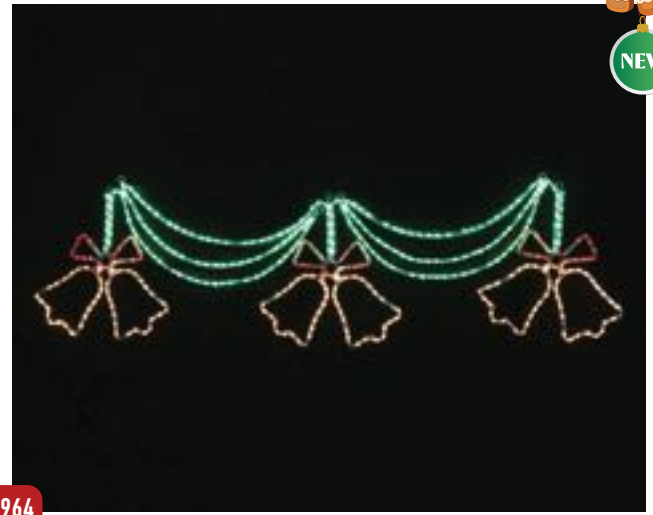

# Ropelights and Neon

NEW

1963

XL0000410 **LED ROPELIGHT WREATH FLASHING BELLS**

Speed Control Bells Flash Side to Side. 5m Lead. 79x79cm. 24 LED/m

CTN: 4

NEW

1964