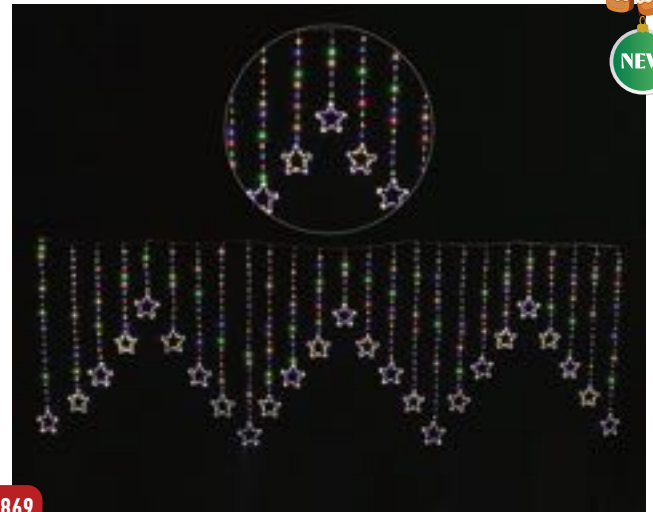

NEW

1869

XL0000406 LED STAR CURTAIN 25 STRAND MULTI COLOUR

8 Function Memory. 5m Lead. 858 LEDs. 25 Strands. 360x125cm

CTN: 4