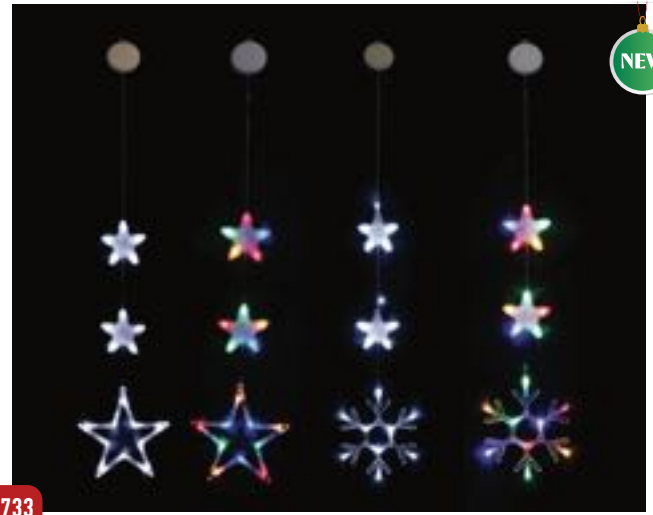

# Battery Lights

NEW

1732

XL0000242 LED DECO STRING LIGHTS 10pk B/OP SRT

CTN: 48

3xAA Batteries Req. Try Me SRT - 24 per SRT. Multi Colour LEDs. 4 Asst Shapes

NEW

1733