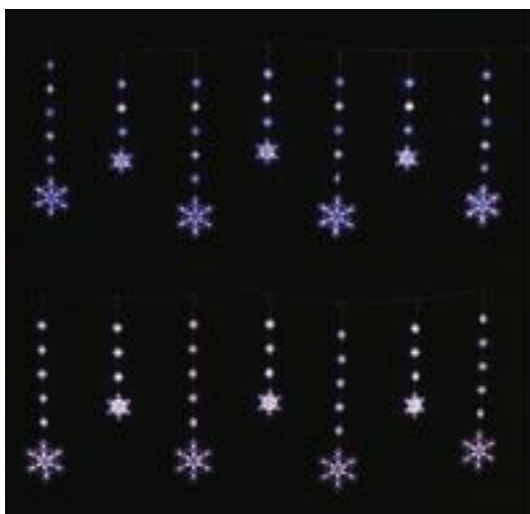

1872

XL0999 LED SNOWFLAKE CURTAIN MIXED SIZE 180cm Asst

8 Function Memory. 5m Lead. 95 LEDs. 180x180cm. Even mix per ctn

CTN: 8