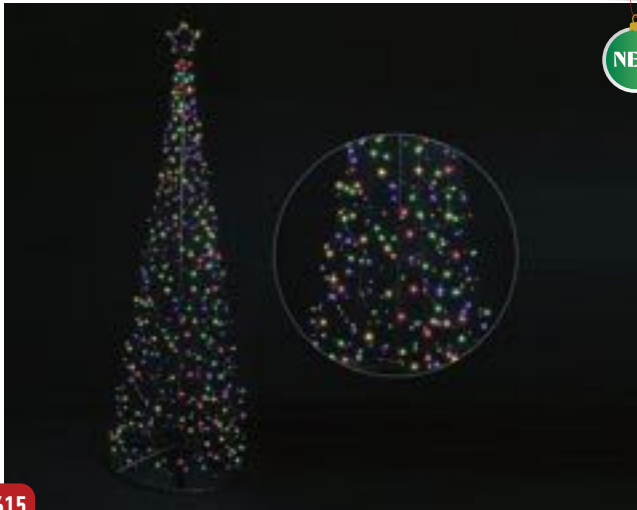

NEW

1615

XL0000181 LED FRONT YARD NET TREE 3m MULTI

CTN: 4

8 Function Memory. 10m Lead. 480 LEDs. Easy Assembly