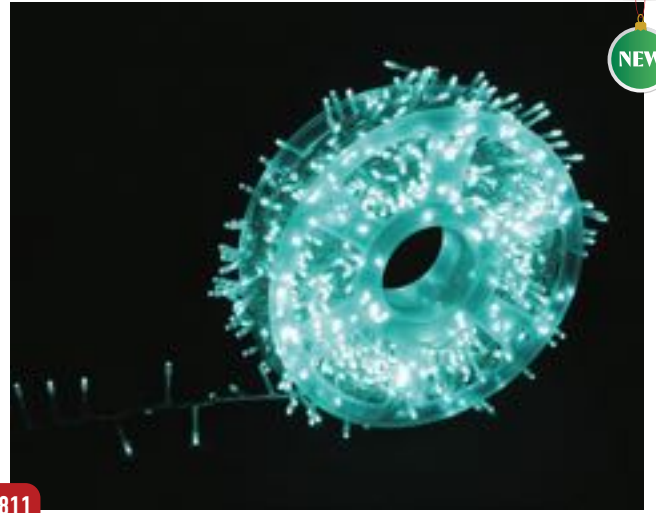

# Low Voltage

1810

XL0000256 **LED PETALS BALLS 10cm 5pk PASTEL SWEET PINK**

Twinkle Effect. 5m Lead. 100cm Spacing. 225 LEDs. 10cm Balls

CTN: 6

1811

XL0000257 **LED FAIRY LIGHTS 1000 ICY BLUE TURQUOISE**

8 Function Memory . 5m Lead. 19.9m Lit Length. 100% Copper Wiring. 1.5mm PVC Cables. Storage Reel. Clear Cable