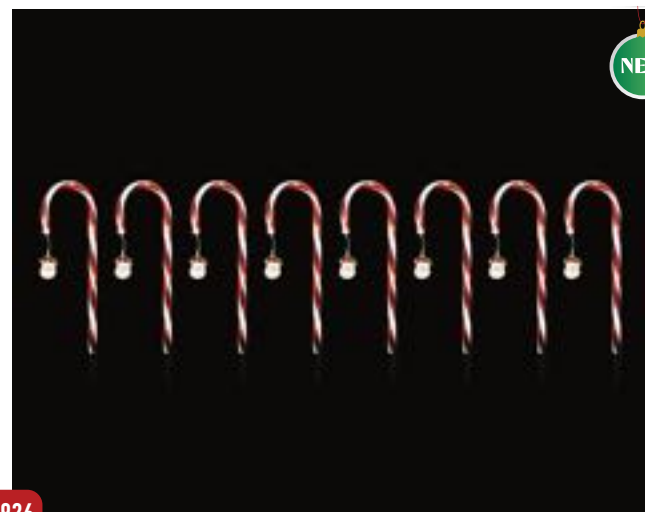

NEW

1926
XL0000331 SOLAR CANDY CANE WITH SANTAS 8pc **CTN: 6**
Solar Power. 8 Function Memory. 50cm Spacing. 48cm Candy Stakes. 48 LEDs per set