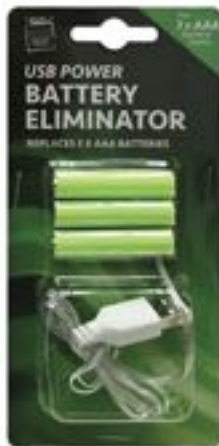

Replace the batteries in any AA battery using item with this Battery Replacer and connect to any USB power source to run

1656

**USB BATTERY REPLACER 3pk AAA**

CTN: 24

Replace the batteries in any AAA battery using item with this Battery Replacer and connect to any USB power source to run