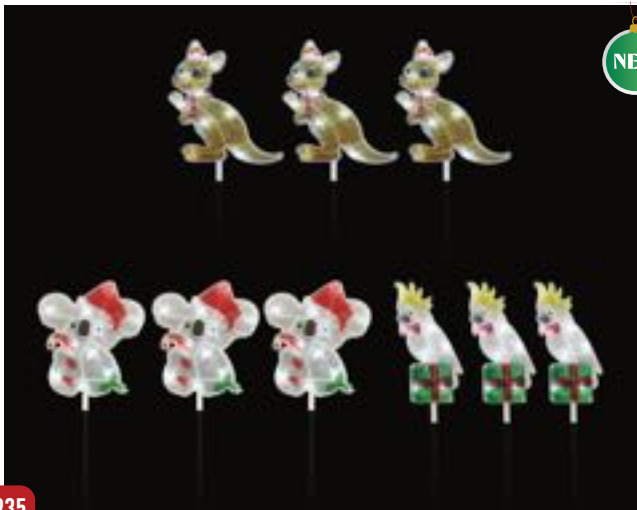

NEW

1935
XL0000337 **SOLAR LASER PVC PATH LIGHTS AUSSIE 3pk Asst** CTN: 6

Solar Power. 8 Function Memory. 1m Spacing. 55cm Height. 30 LEDs per set. Even mix per ctn