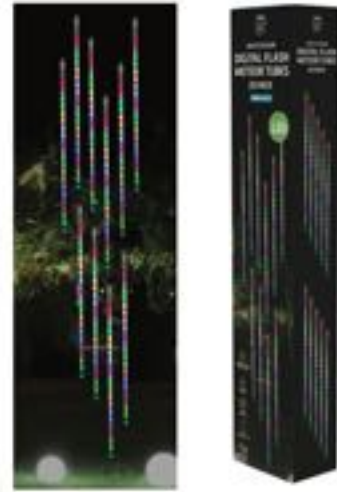

1845
XL1342 **LED DIGITAL HANGING TUBES 20pk MULTI COLOUR**
Digital Flash Effects Up and Down. 5m Lead. 400 LEDs. 30cm Spacing. 50cm Tubes.

CTN: 6