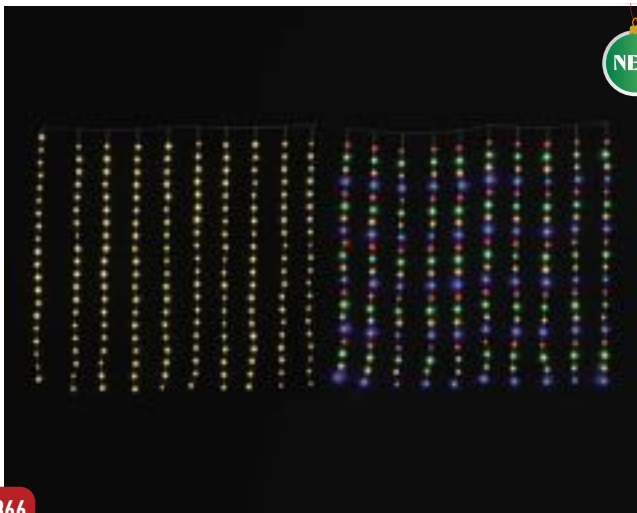

NEW

1866

XL0000298 LED DEW DROP CURTAN LIGHT 2x2m Asst

CTN: 12

8 Function Memory. 5m Lead. 200 LEDs. 10 Strands. 200x200cm. 8 Multi | 4 Warm White per ctn